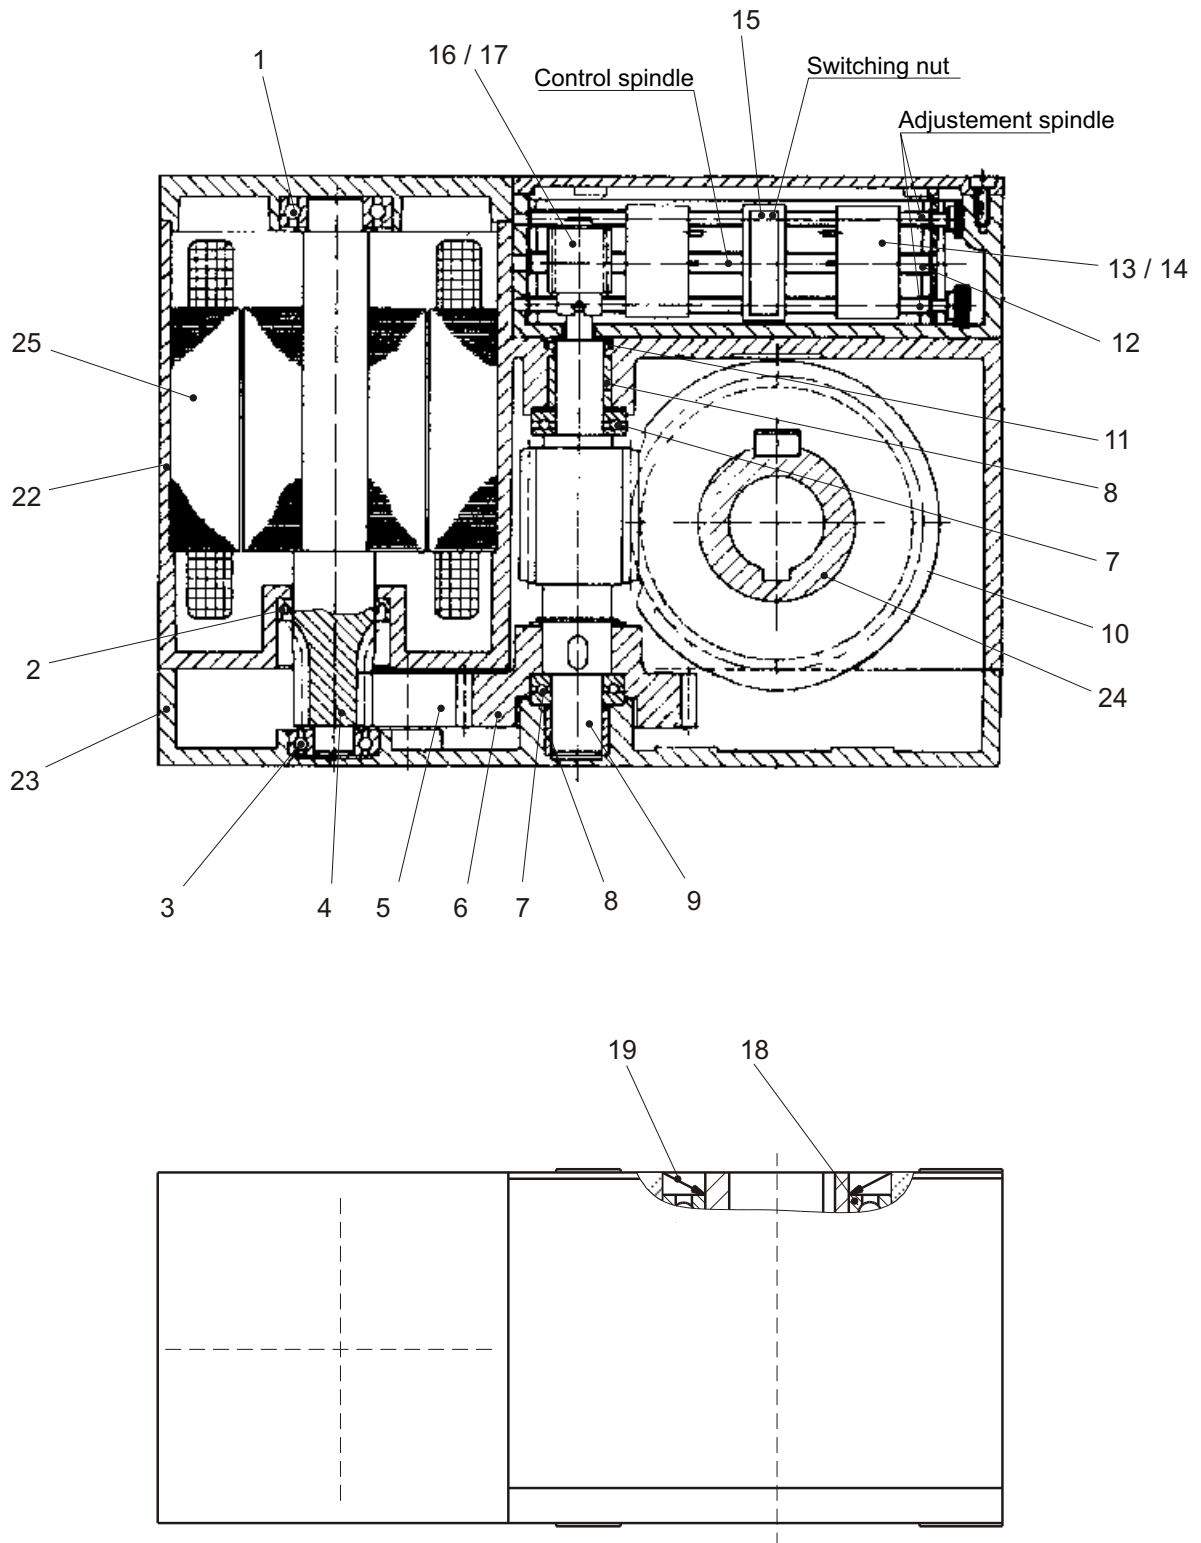

Spare parts (see page 28)

Subject to technical changes

Framo Morat GmbH & Co. KG

Po-Box 10 • D-79869 Eisenbach / Hochschwarzwald
Höchst 7 • D-79871 Eisenbach / Hochschwarzwald
Homepage: <http://www.framo-morat.com>

Phone +49(0)7657 88-0 • Fax +49(0)7657 88-333

E-Mail: info-drives@framo-morat.com