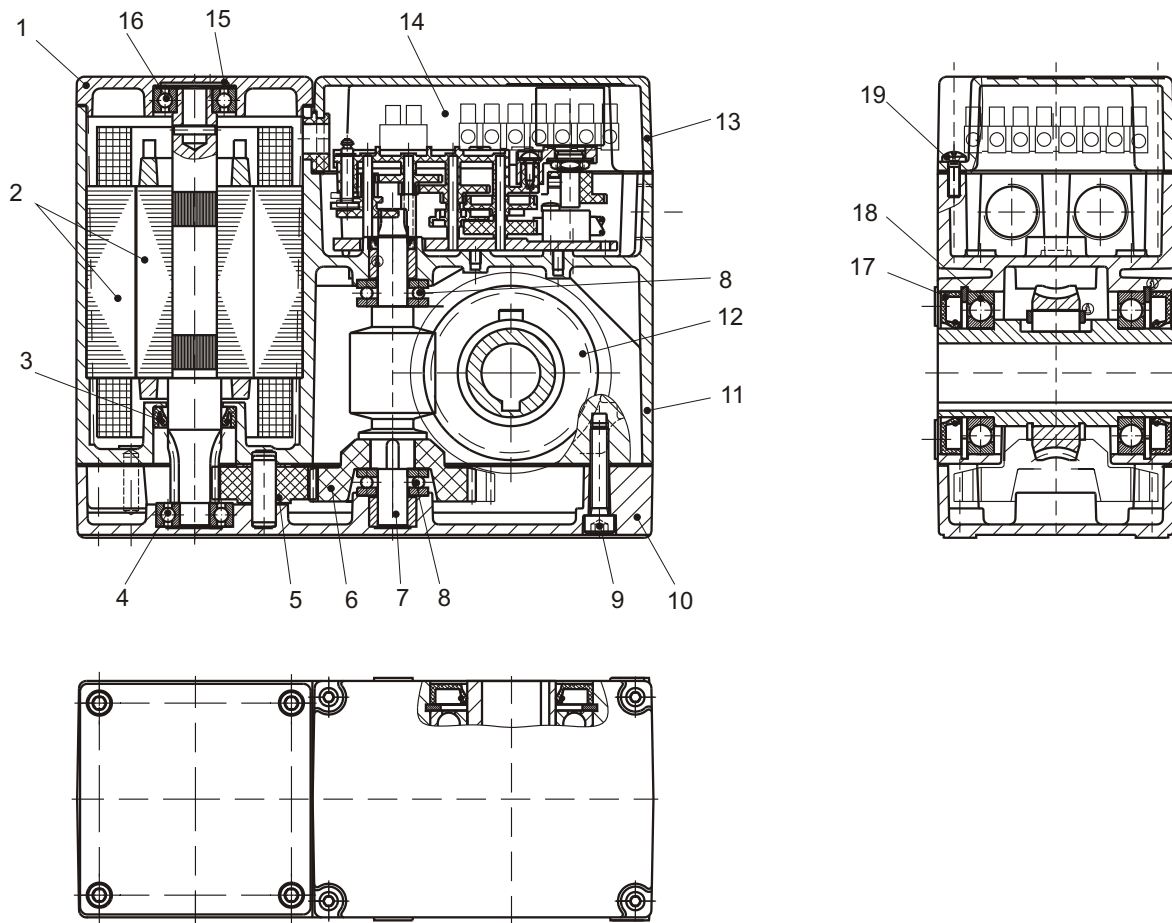

Spare parts

Subject to technical changes

Framo Morat GmbH & Co. KG

Po-Box 10 • D-79869 Eisenbach / Hochschwarzwald
Höchst 7 • D-79871 Eisenbach / Hochschwarzwald
Homepage: <http://www.framo-morat.com>

Phone +49(0)7657 88-0 • Fax +49(0)7657 88-333

E-Mail: info-drives@framo-morat.com

Spare part list

Item	Designation	Article No.
1	Motor cover	6-07-320.01
2	Rotor + stator	Type No.
3	Radial shaft seal	00200101828070
4	Deep-groove ball bearing	00300100600030
5	Idler gear	6-07-01.05
6	Spur gear	6-07-50.01
7	Worm shaft	Type No.
8	Axial bearing	00300055110010
9	Screw	00010200603021
10	Gearbox cover	6-07-01.02
11	Gearbox case	6-07-01.01
12	Worm gear	Type No.
13	Limit switch cover	6-07-01.03
14	Limit switches compl.	Type No.
15	Spring washer	00302152127030
16	Deep-groove ball bearing	00300100600130
17	Radial shaft seal	00200103055074
18	Deep-groove-ball bearing	00300101600610
19	Screw	00010200401221

Spare parts can only be supplied if the serial number is stated

Subject to technical changes

Framo Morat GmbH & Co. KG

Po-Box 10 • D-79869 Eisenbach / Hochschwarzwald
Höchst 7 • D-79871 Eisenbach / Hochschwarzwald
Homepage: <http://www.framo-morat.com>

Phone +49(0)7657 88-0 • Fax +49(0)7657 88-333

E-Mail: info-drives@framo-morat.com