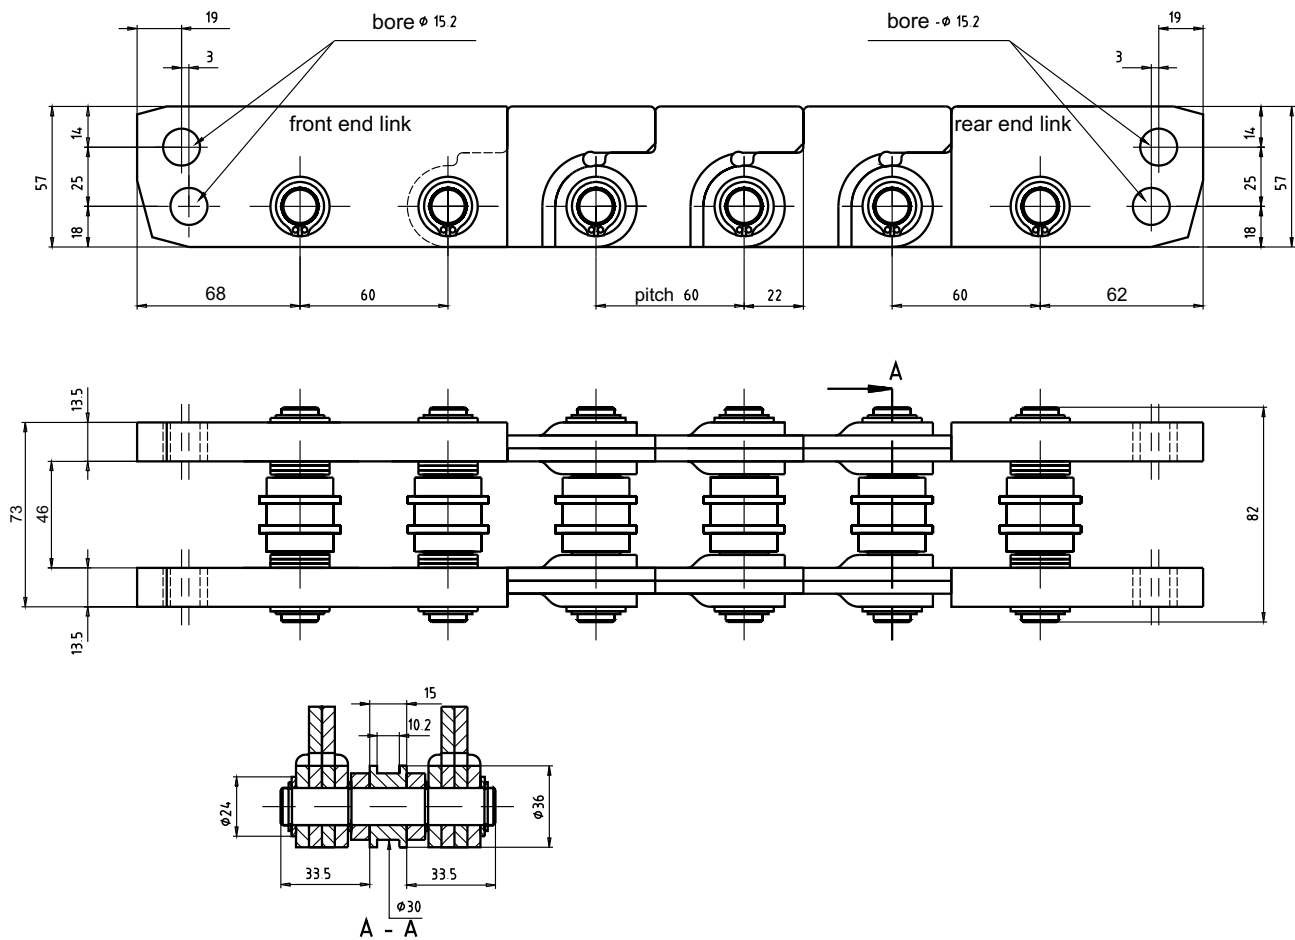

## 4.3 Type 60 PSR

### 4.3.1 Technical data

- max. push force (for 1 meter of chain unguided, load guided): ..... 18000 N
- weight per meter:..... 9,5 kg
- number of links per meter: ..... 17

### 4.3.2 Dimensions