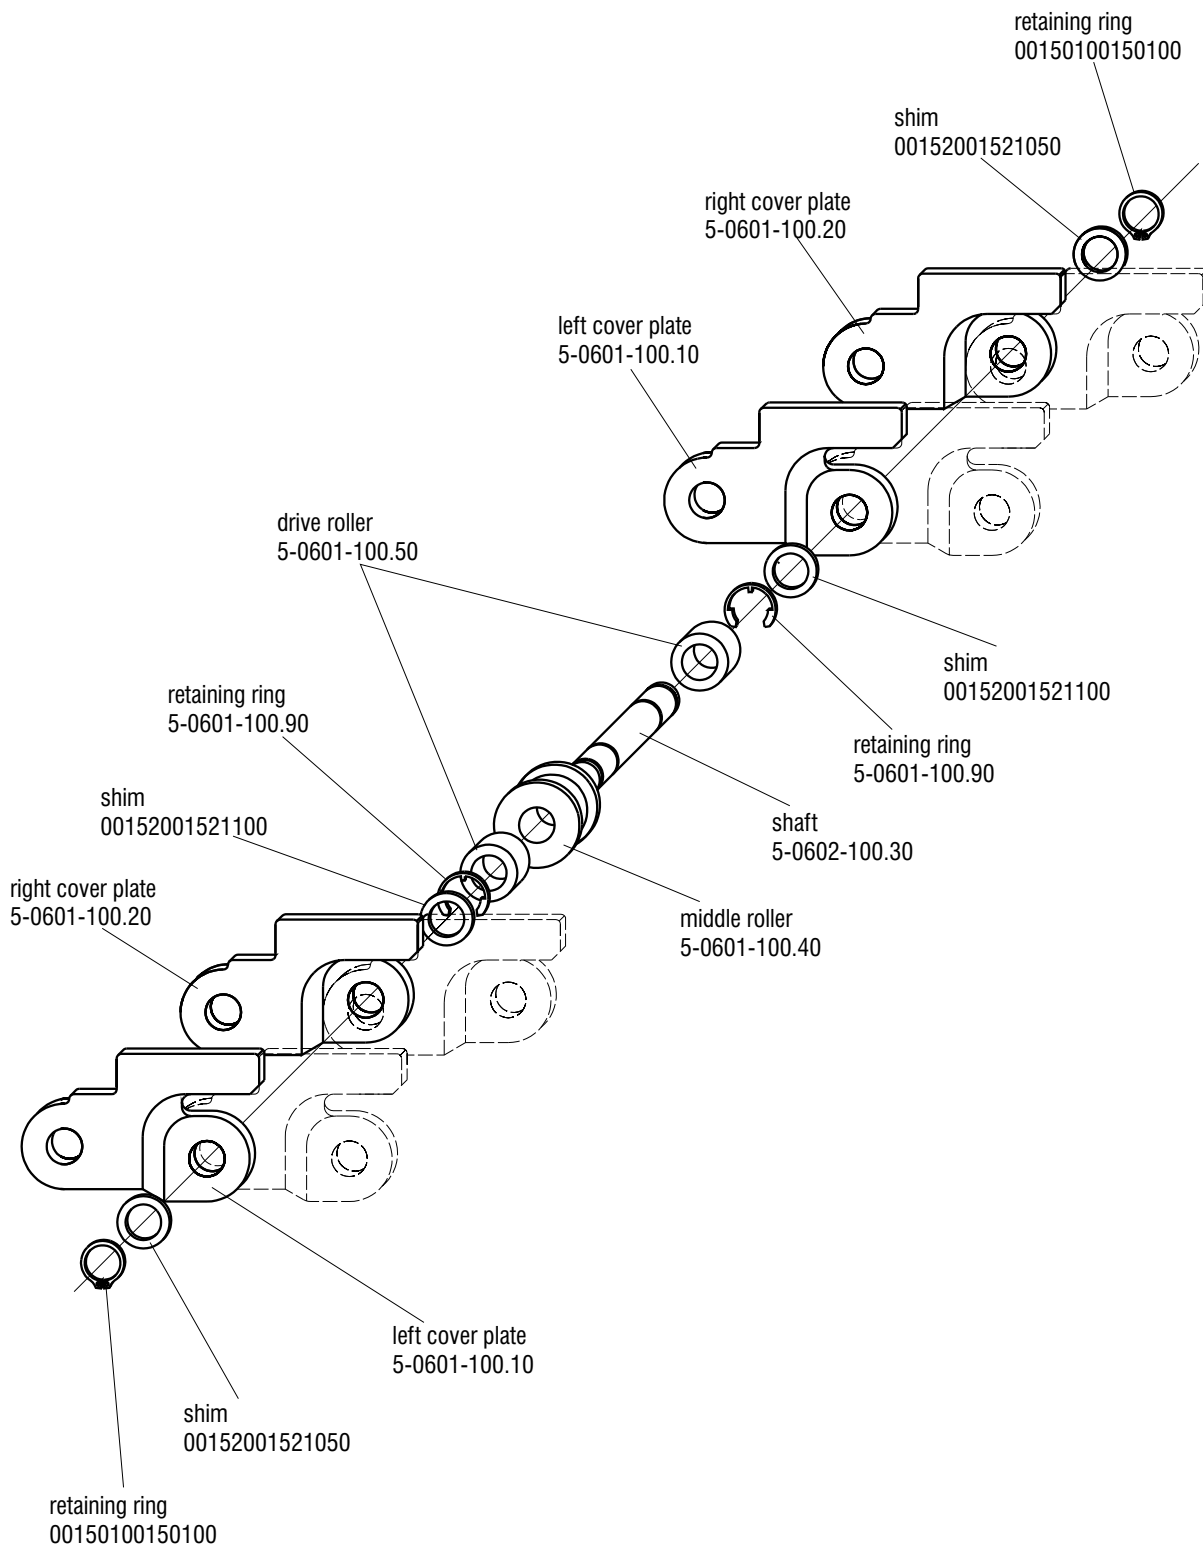

Push chain 0603

Type 60 PSR

4.3.3 Assembly of the standard chain link 5-0603-100.00

D5-233e/10.04

Subject to technical changes

Framo - Morat KG (GmbH & Co.)
Framo -Antriebstechnik

Po.-box 10 • D-79869 Eisenbach / Hochschwarzwald
Höchst 7 • D-79871 Eisenbach / Hochschwarzwald
Homepage: <http://www.framo-morat.com>

Tel. (07657) 88-0 • Fax (07657) 88-333
E-Mail: info@framo-morat.com